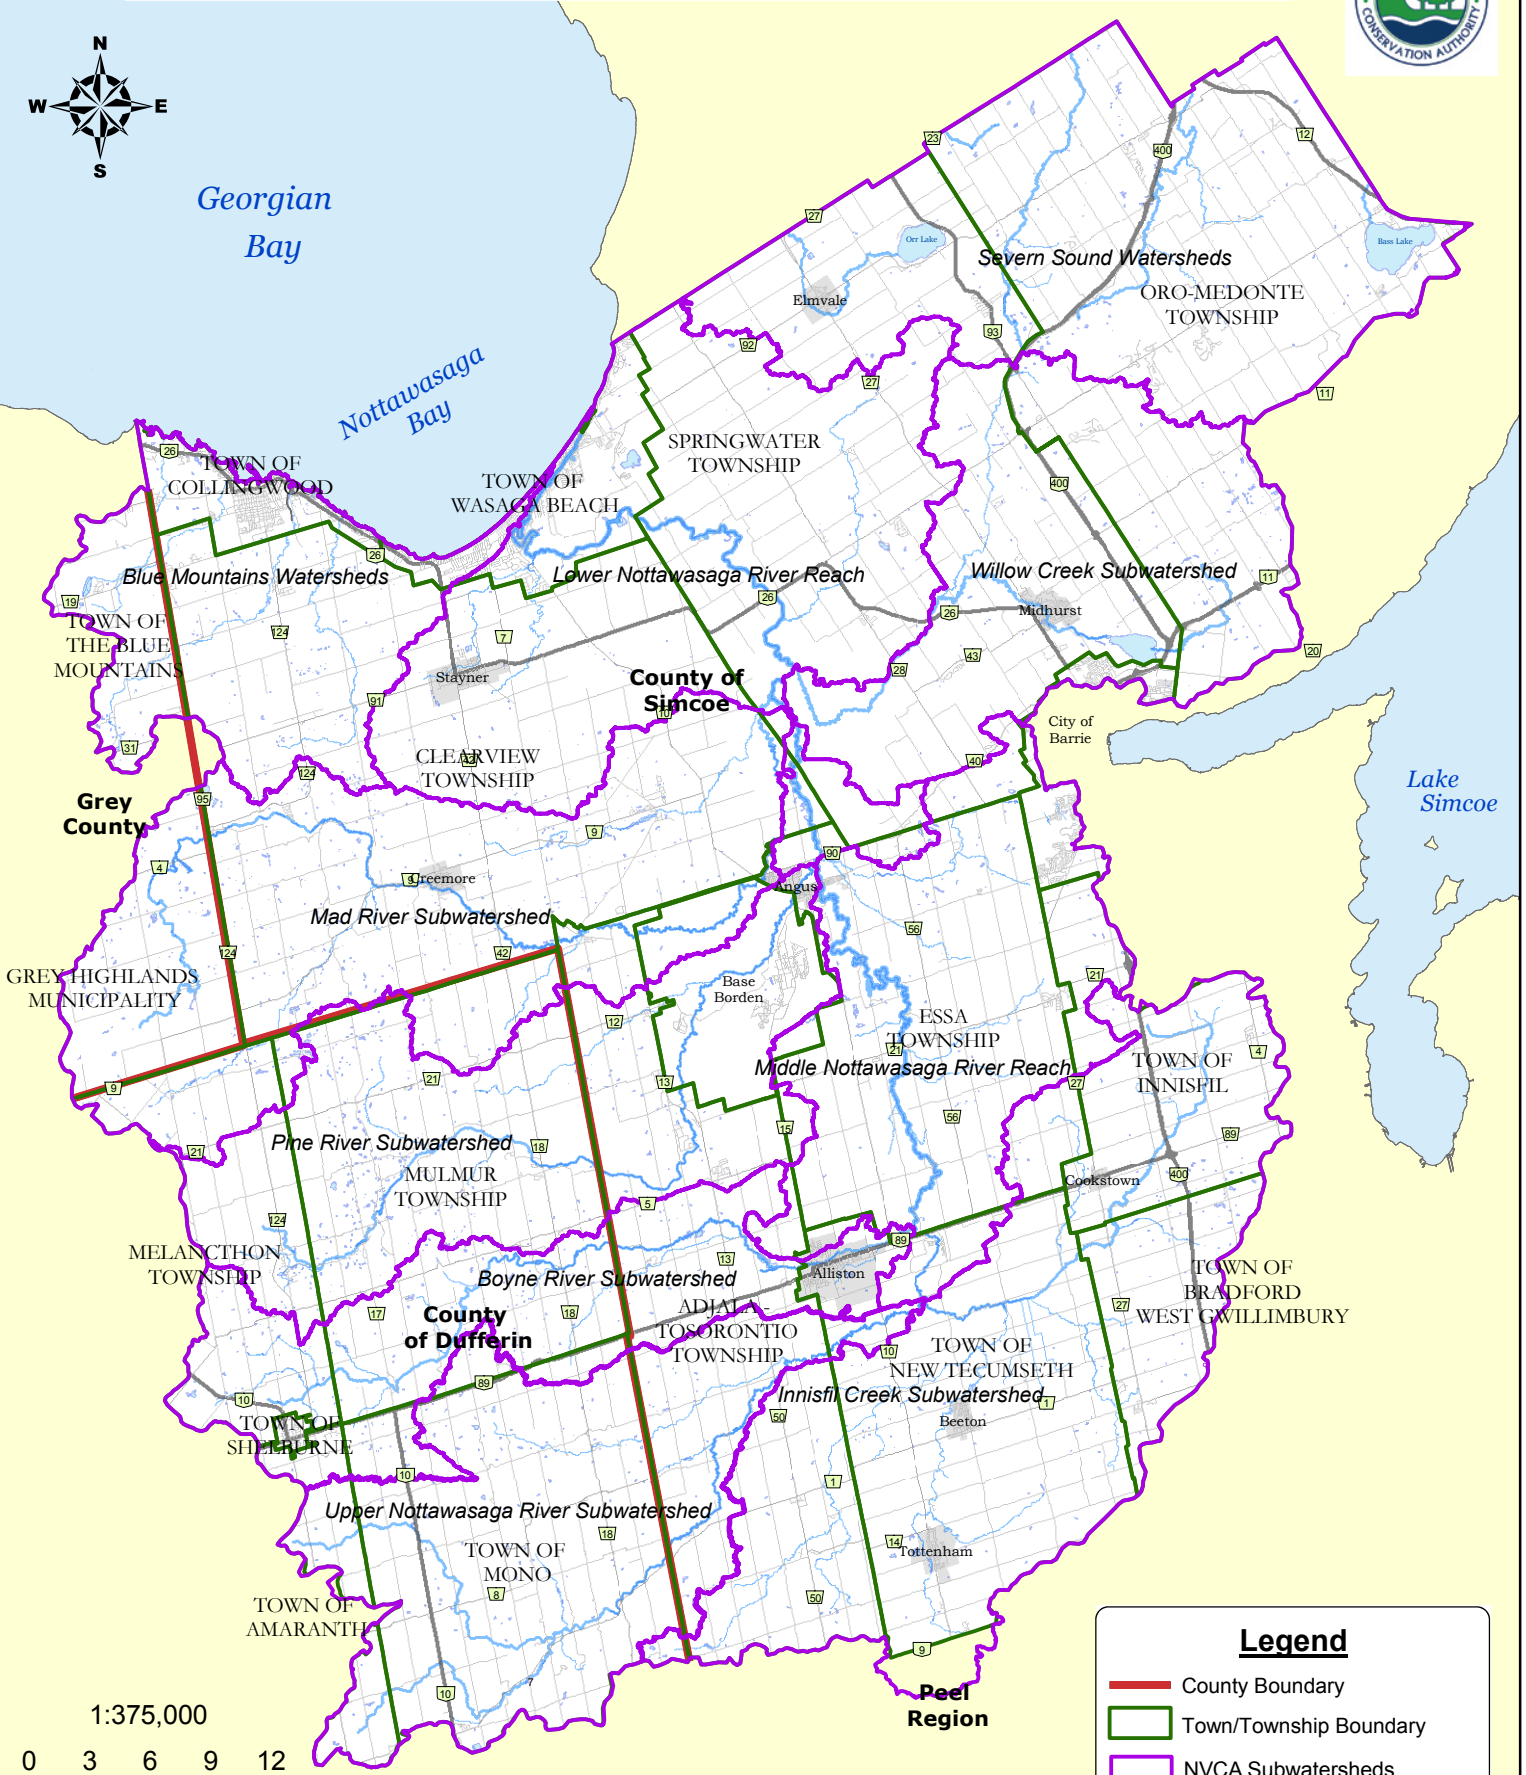

# Nottawasaga Valley Conservation Authority

Georgian Bay  
Nottawasaga Bay

Lake Simcoe

## Legend

- County Boundary
- Town/Township Boundary
- NVCA Subwatersheds

1:375,000

0 3 6 9 12

Kilometers