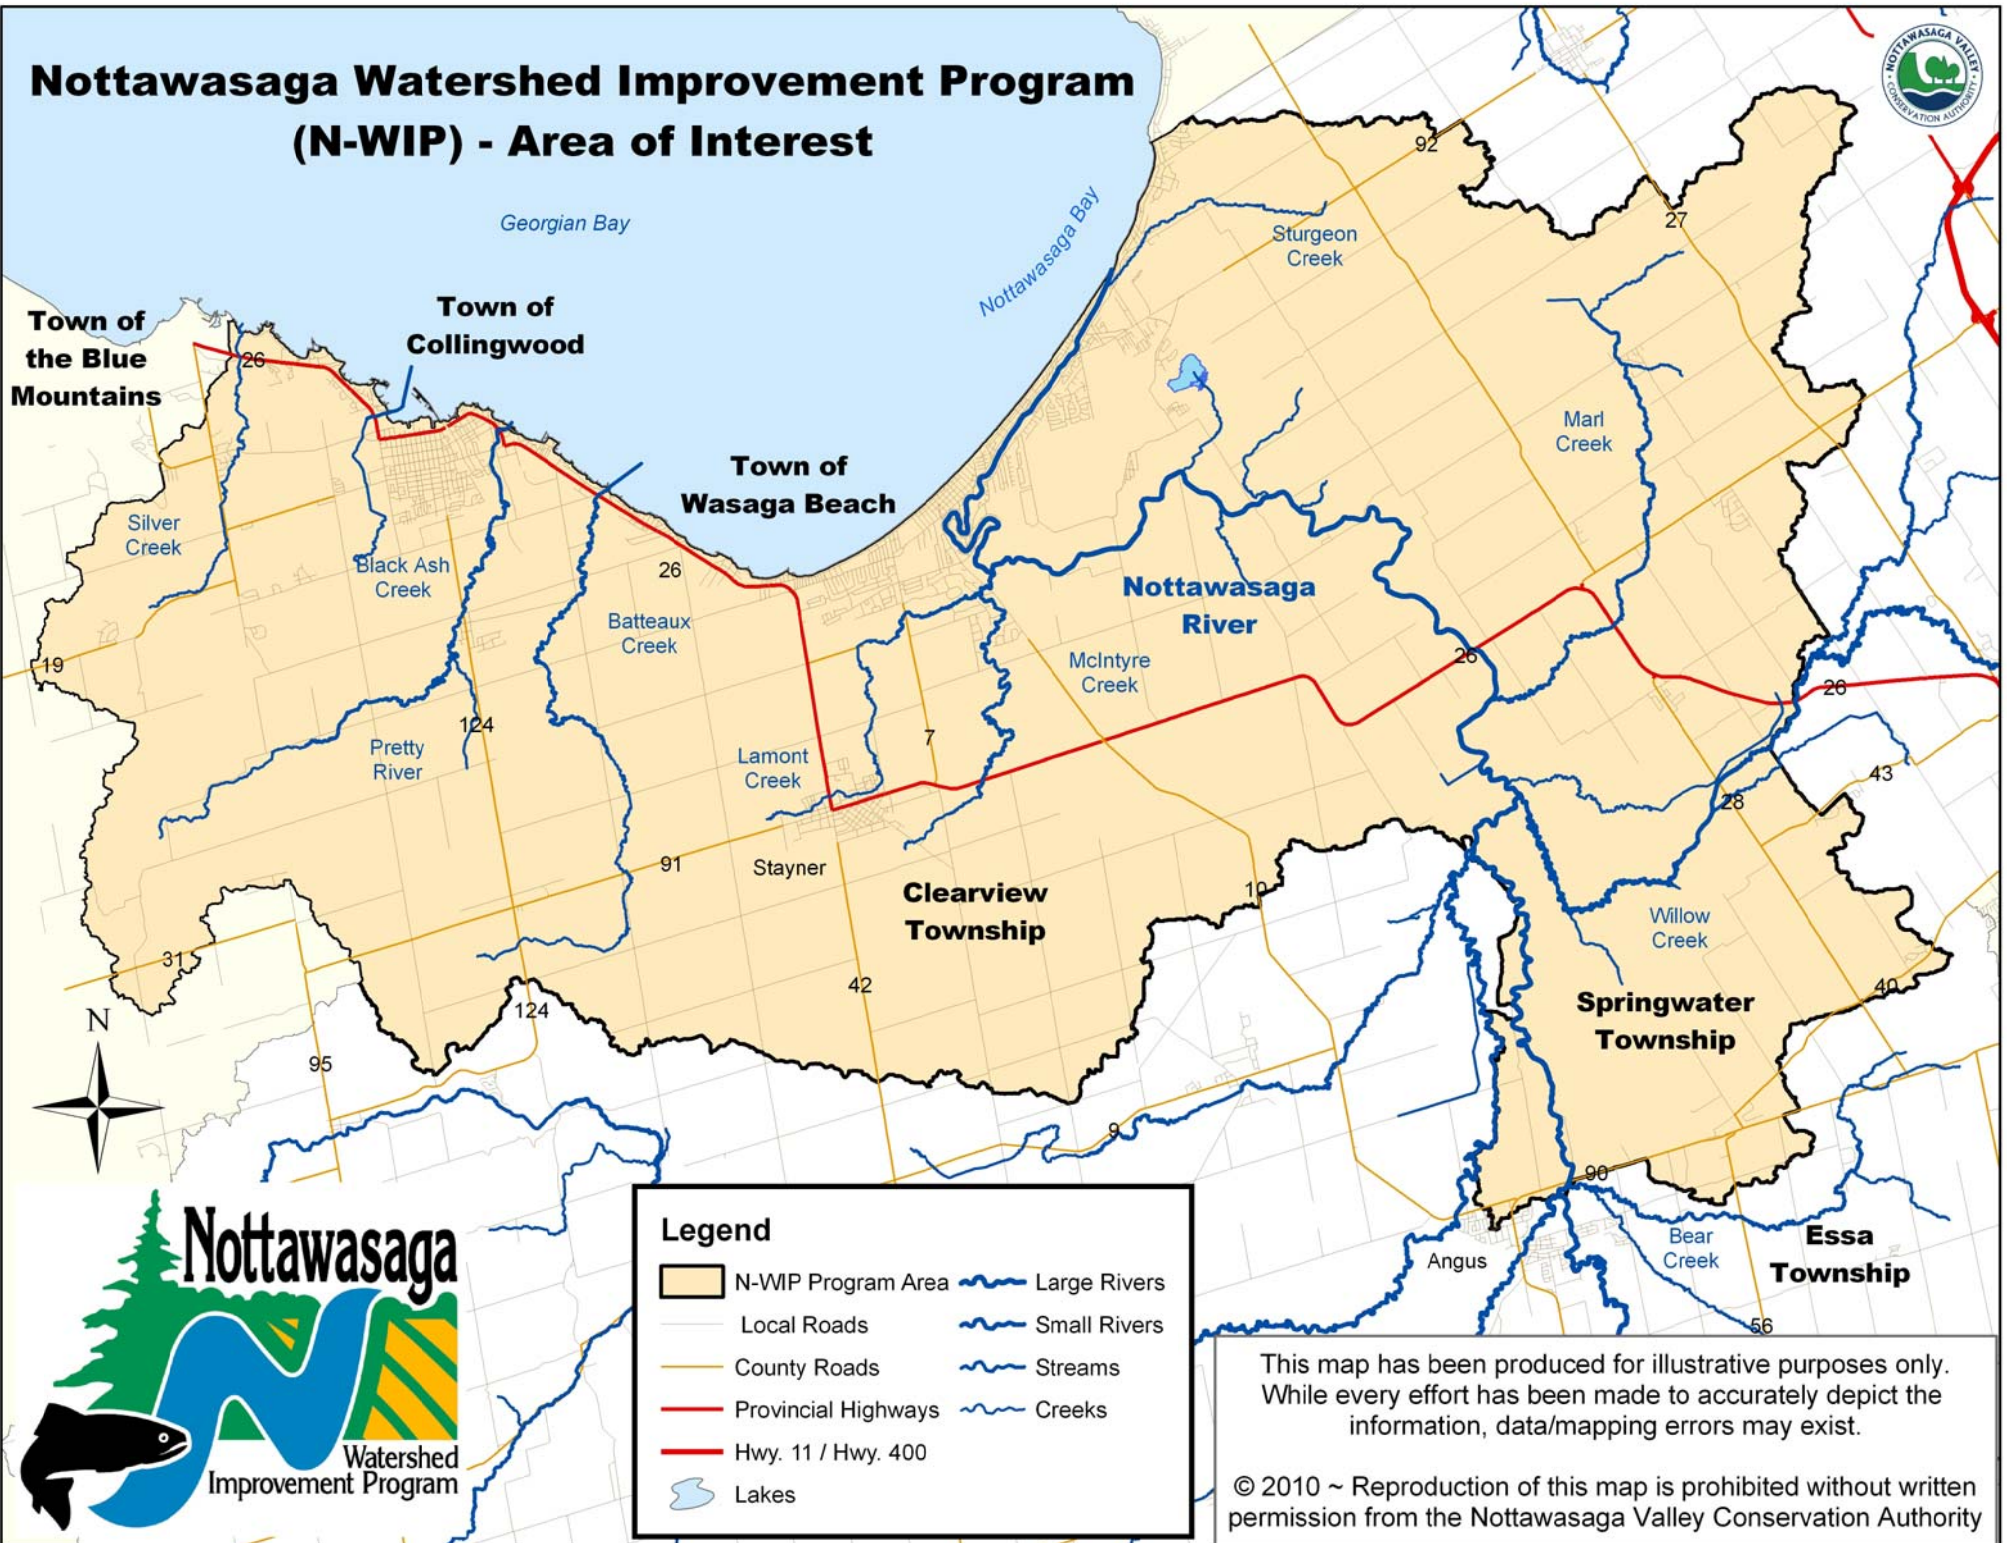

Nottawasaga Watershed Improvement Program (N-WIP) - Area of Interest

Legend

N-WIP Program Area	Large Rivers
Local Roads	Small Rivers
County Roads	Streams
Provincial Highways	Creeks
Hwy. 11 / Hwy. 400	
Lakes	

This map has been produced for illustrative purposes only. While every effort has been made to accurately depict the information, data/mapping errors may exist.

© 2010 ~ Reproduction of this map is prohibited without written permission from the Nottawasaga Valley Conservation Authority