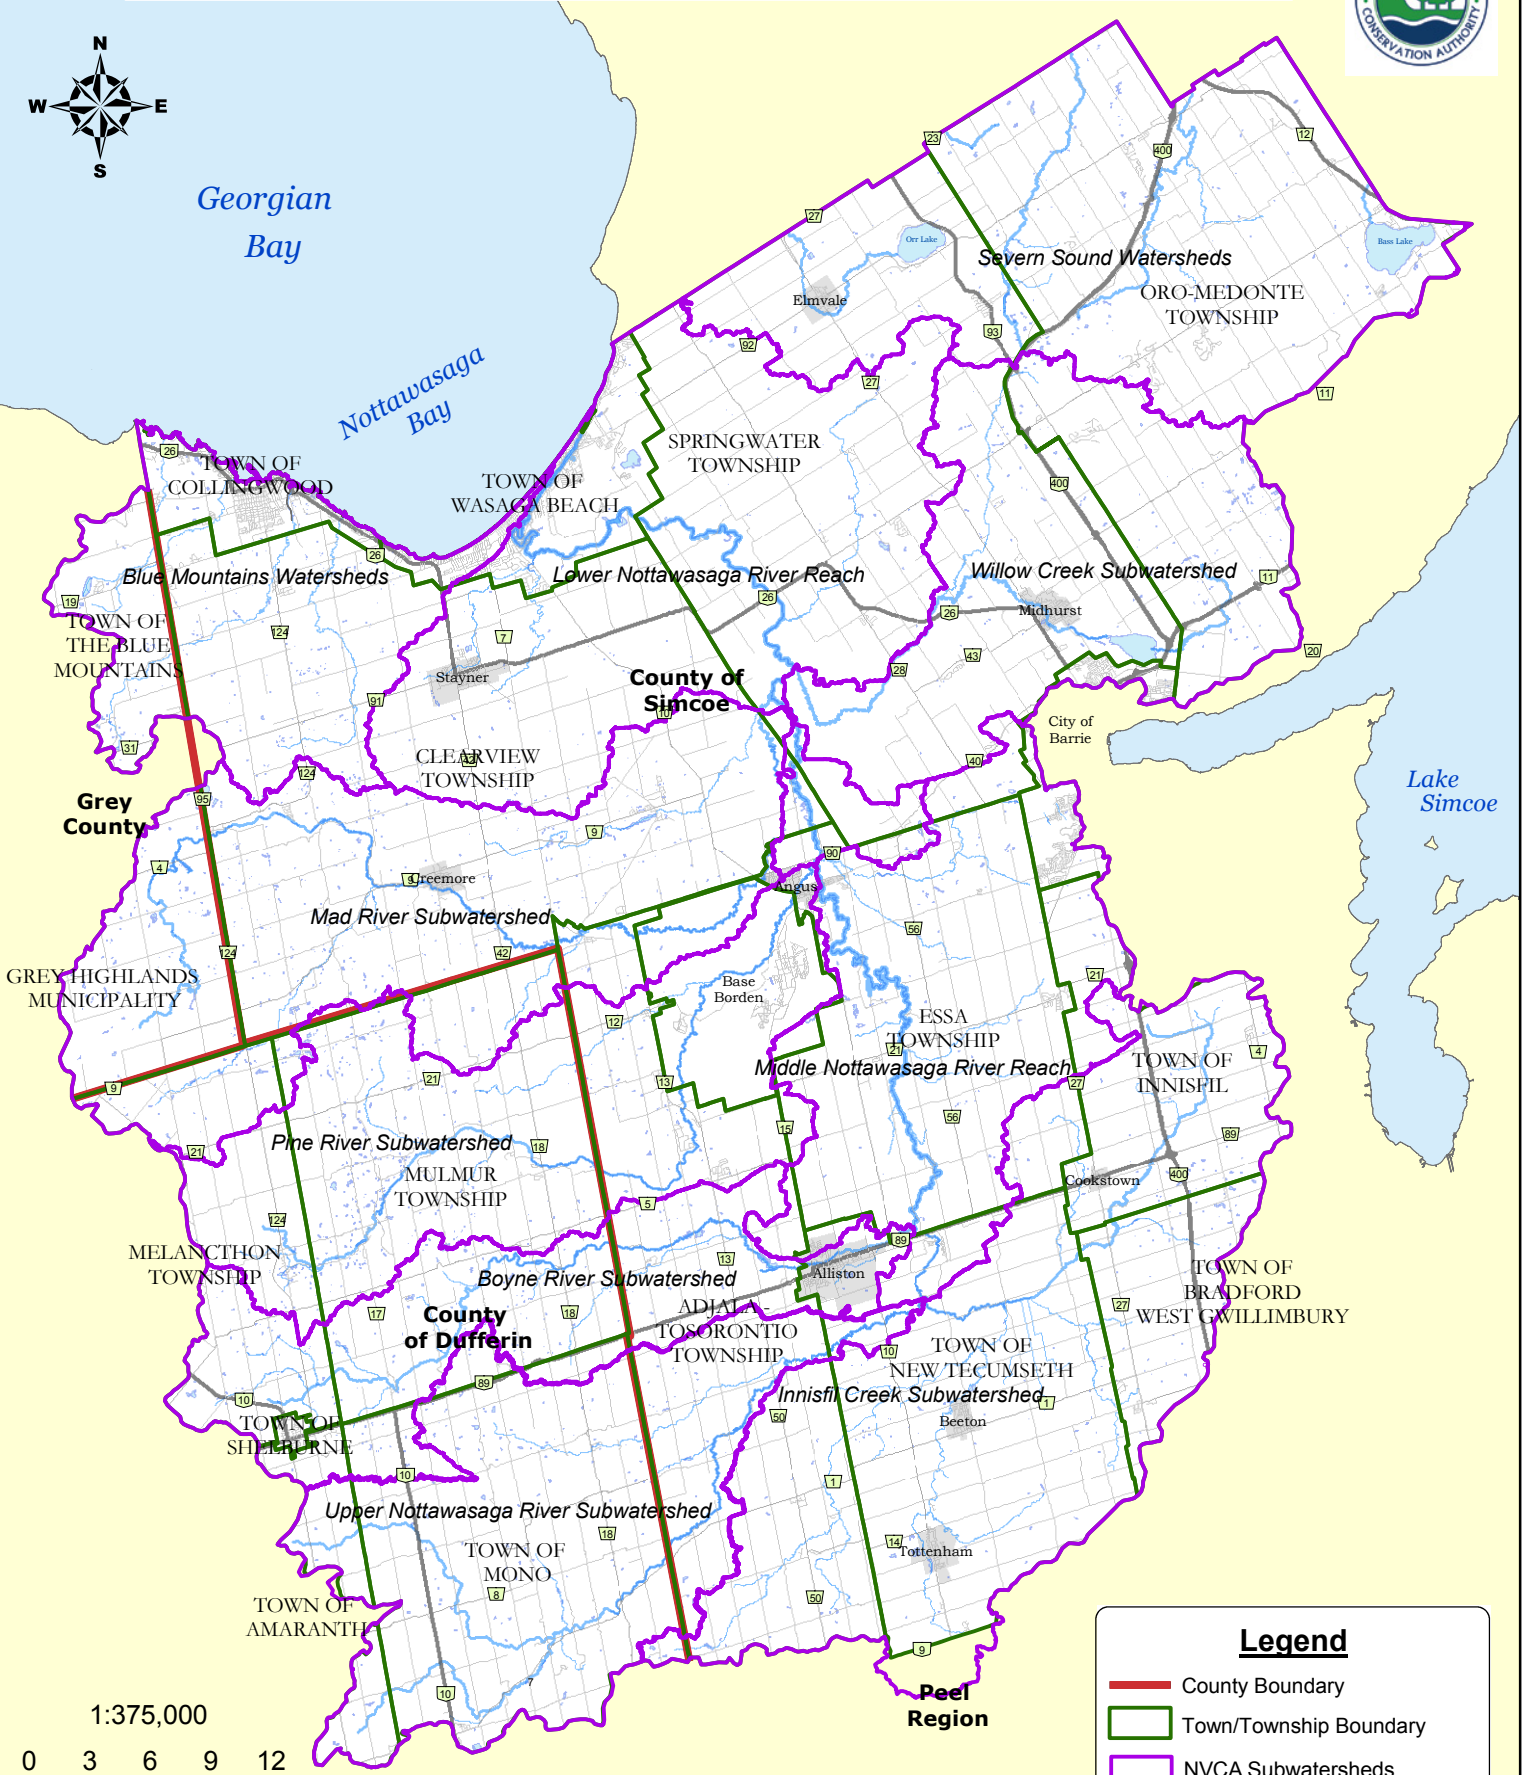

# Nottawasaga Valley Conservation Authority

Georgian Bay  
Nottawasaga Bay

**Legend**

- County Boundary
- Town/Township Boundary
- NVCA Subwatersheds

1:375,000

0 3 6 9 12

Kilometers