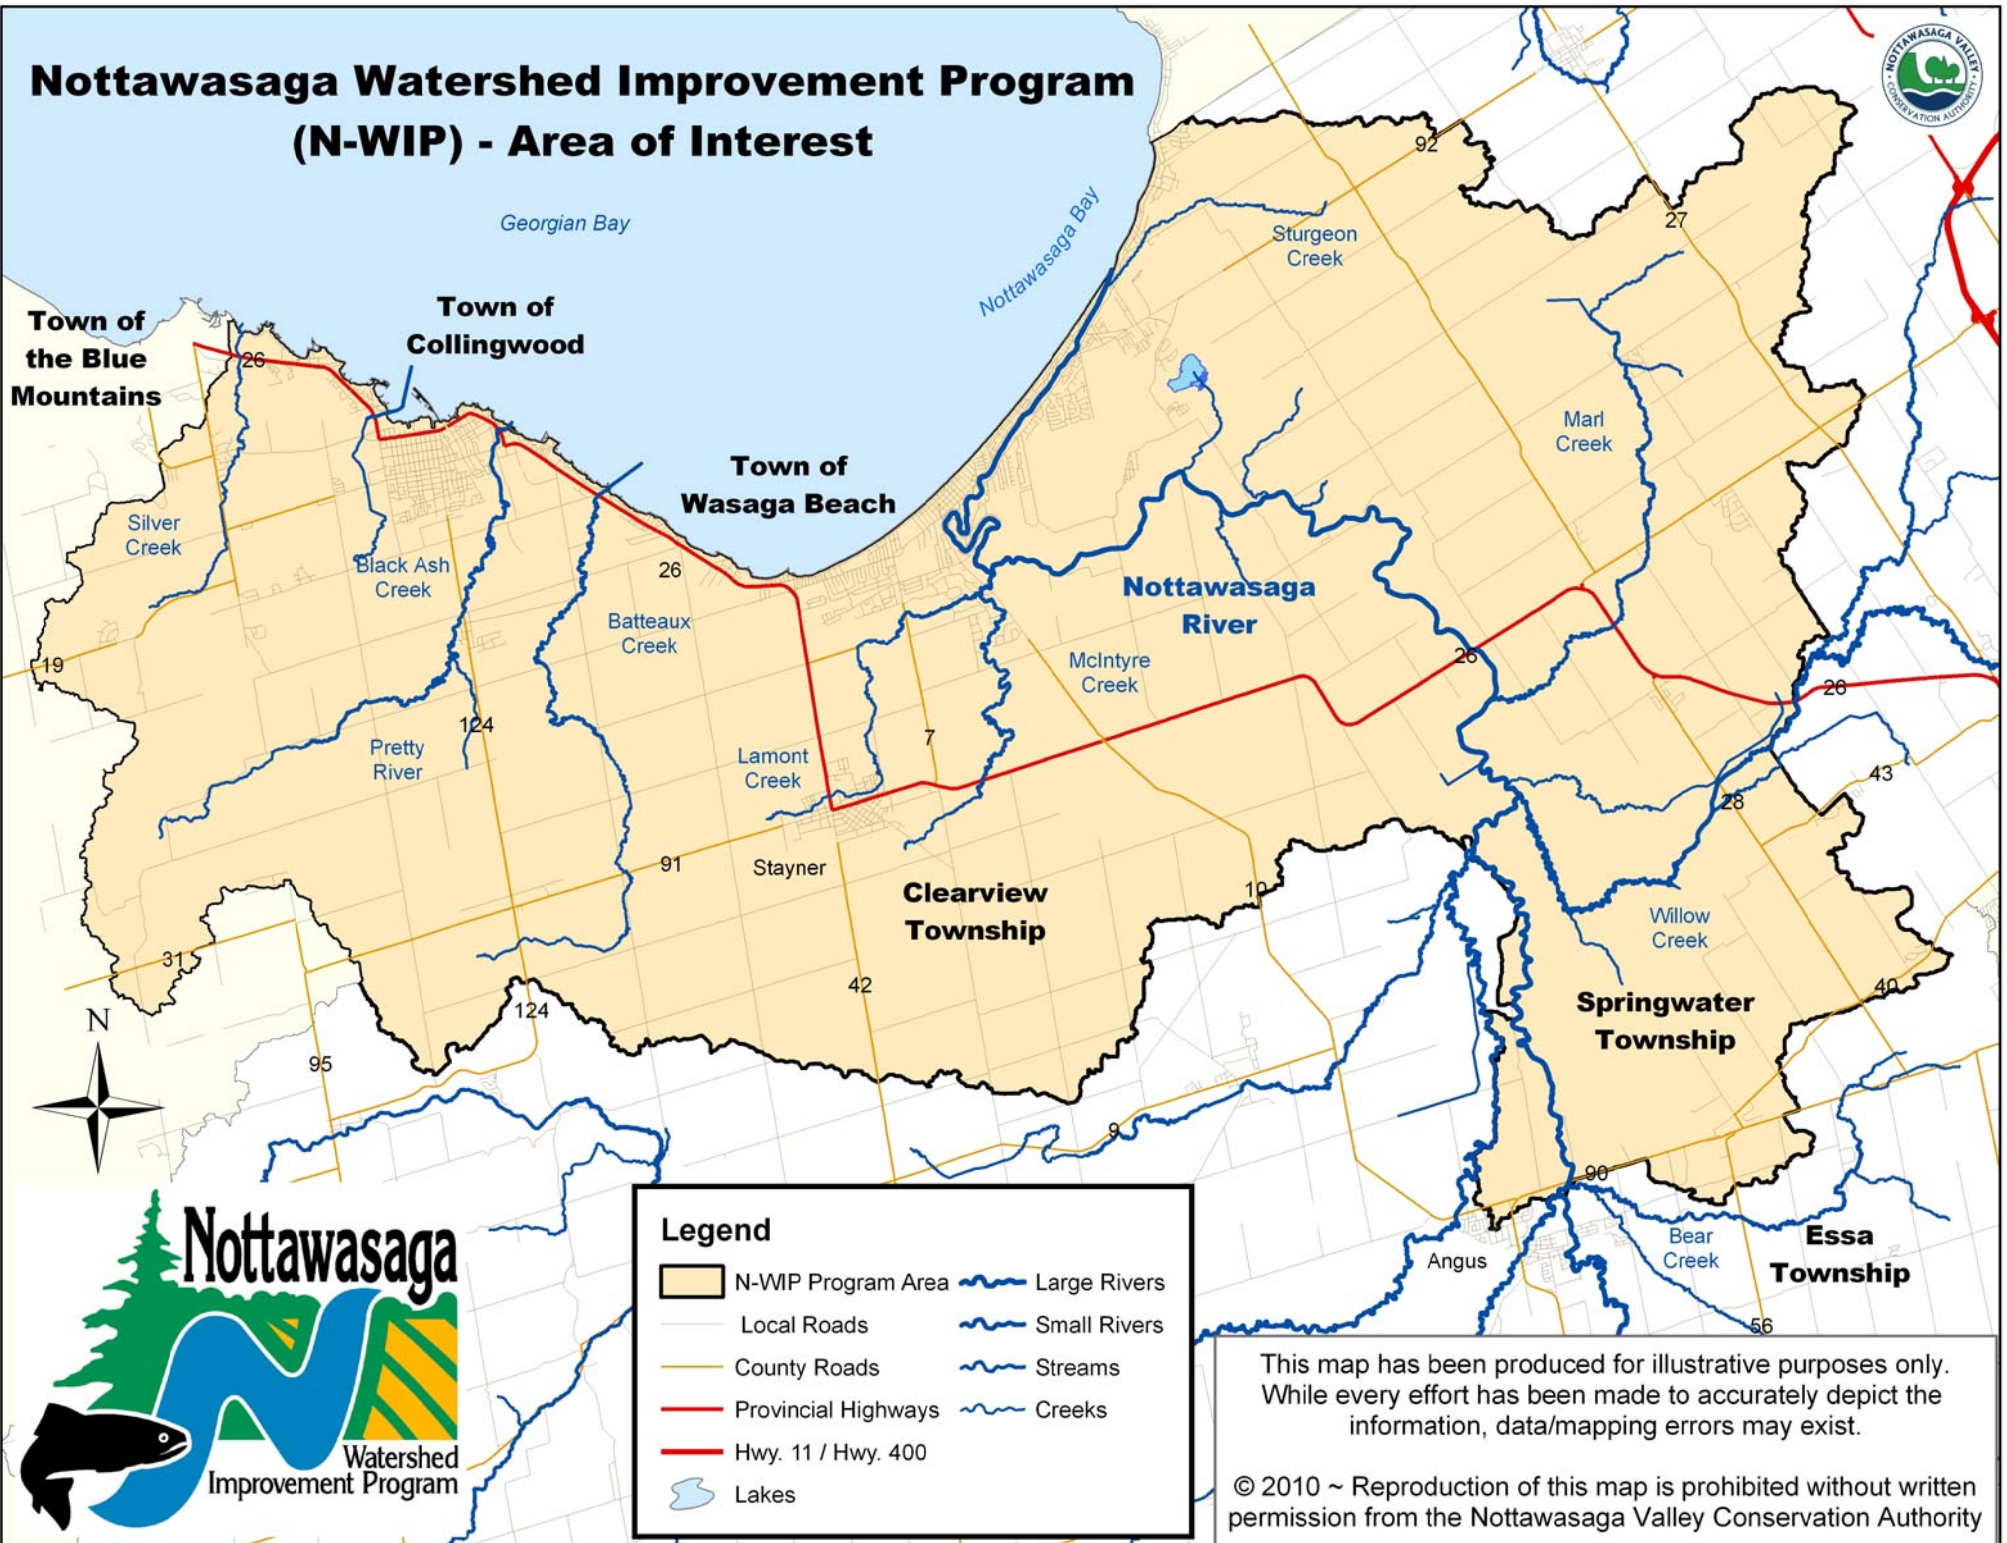

Nottawasaga Watershed Improvement Program (N-WIP) - Area of Interest

Legend	
	N-WIP Program Area
	Local Roads
	County Roads
	Provincial Highways
	Hwy. 11 / Hwy. 400
	Lakes
	Large Rivers
	Small Rivers
	Streams
	Creeks

This map has been produced for illustrative purposes only. While every effort has been made to accurately depict the information, data/mapping errors may exist.

© 2010 ~ Reproduction of this map is prohibited without written permission from the Nottawasaga Valley Conservation Authority