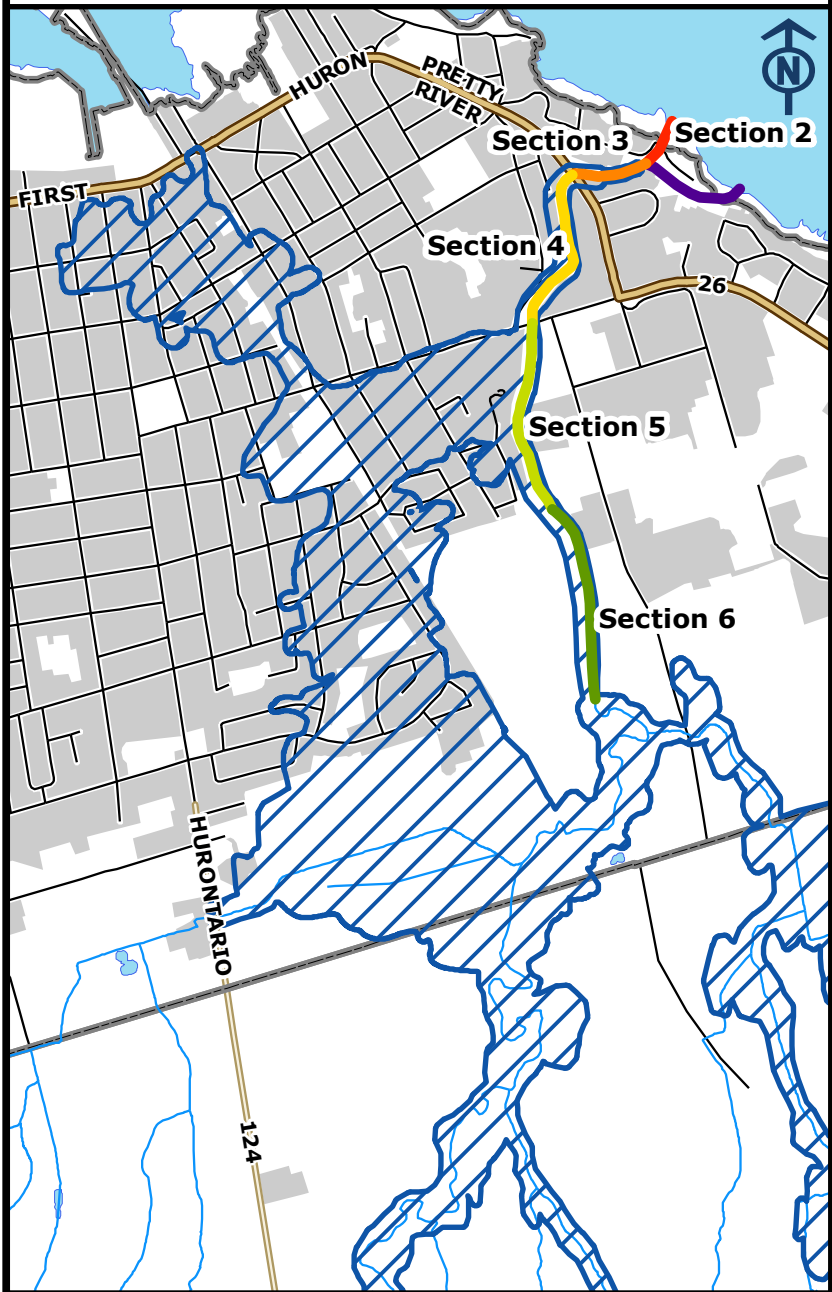

Pretty River Floodplain Town of Collingwood

-  Flood Hazard
-  Urban Area
-  Rivers / Stream
-  Municipal Boundary