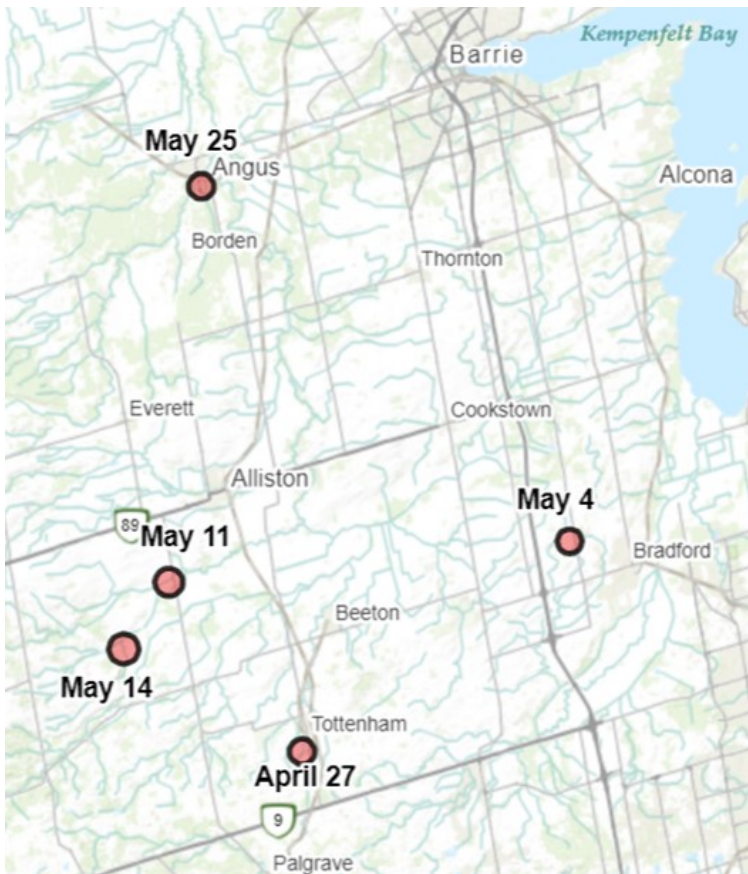

# 2024 Trees for Streams Bulletin

## Shout-Out for Volunteers—Recruiting for Spring Planting Events

*Come join one of our South Simcoe Streams tree planting events! To register follow the link below. Make sure you indicate which event you are volunteering for. The package includes a waiver form and volunteer check-list.*

### Map of General Area of Community Planting Events

Community Tree Planting Events
Saturday, April 27th: East Beeton Creek just off Mill St East in Tottenham 1pm– 4pm
Saturday, May 4th: Fraser Creek Tributary at Henderson Park in Bradford W. Gwillimbury 9am–noon
Saturday, May 11th: Sheldon Creek southwest of Alliston in Adjala–Tosorontio 9am—noon
Tuesday, May 14th: Nottawasaga River south west of Alliston, off County Road 50 9am-noon
Saturday, May 25th: Nottawasaga River at Bob Geddes Park in Essa—Angus 9am—noon